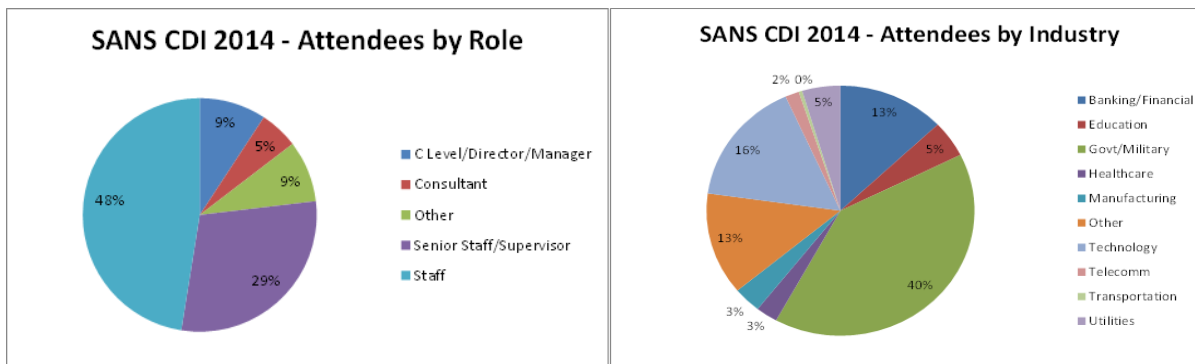

SANS Cyber Defense Initiative (CDI)

Sponsoring a SANS Event

- **Connects** you to a community of over 300,000 cybersecurity professionals in government, financial, healthcare, and education-related industries
- Enhances your **brand** – be part of the SANS community and showcase your product at a SANS event
- Provides you access to qualified **leads** of security professionals with decision-making and influencing power