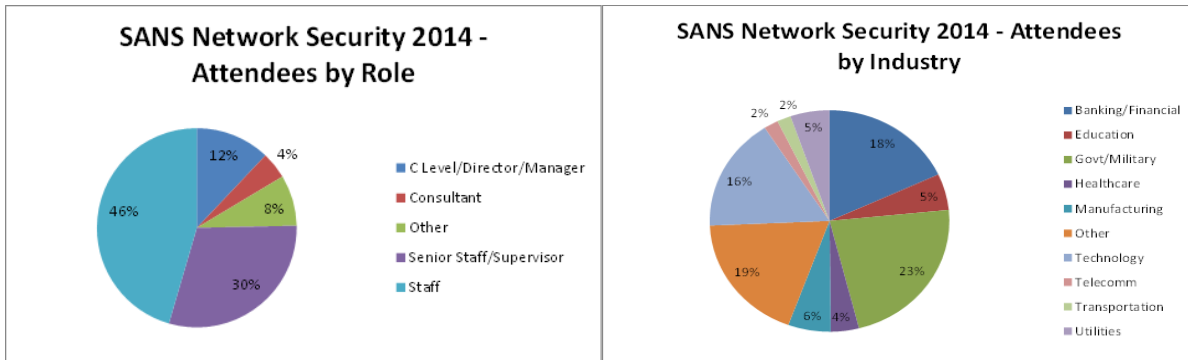

SANS Event Demographics

SANS Network Security

SANS Cyber Defense Initiative (CDI)

Sponsoring a SANS Event

- **Connects** you to a community of over 300,000 cybersecurity professionals in government, financial, healthcare, and education-related industries
- Enhances your **brand** – be part of the SANS community and showcase your product at a SANS event
- Provides you access to qualified **leads** of security professionals with decision-making and influencing power