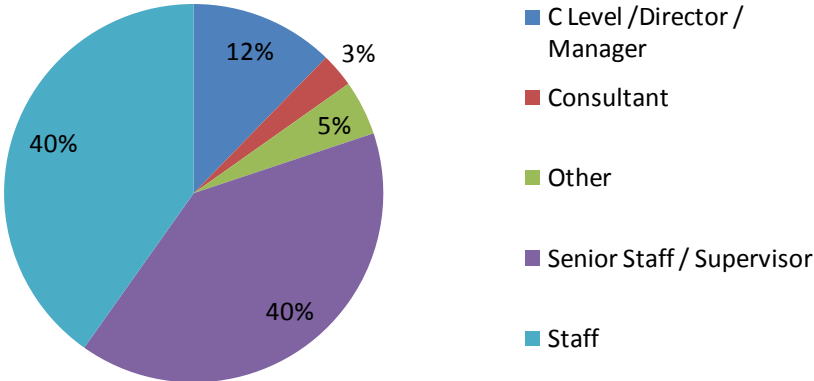

SANS 2011 Regional Events Demographics

2011 Regional Events - Attendees by Role