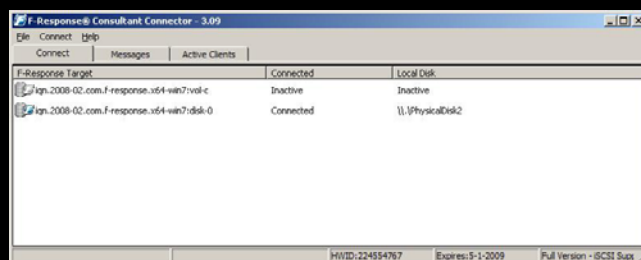

Ease of Use

- In the beginning F-Response lacked a management console..
- Now F-Response Consultant and Enterprise edition have full management consoles.