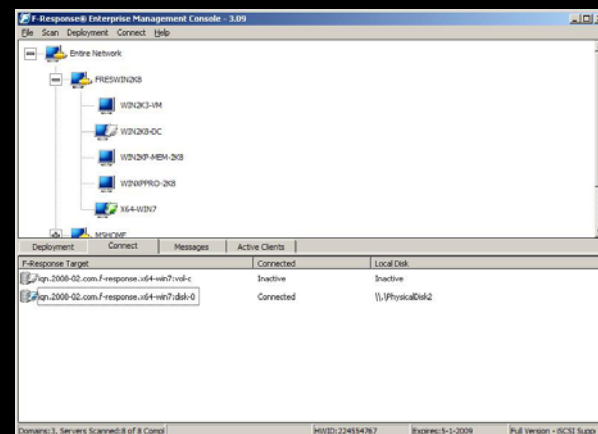

Ease of Use

- In the beginning F-Response lacked a management console..
- Now F-Response Consultant and Enterprise edition have full management consoles.