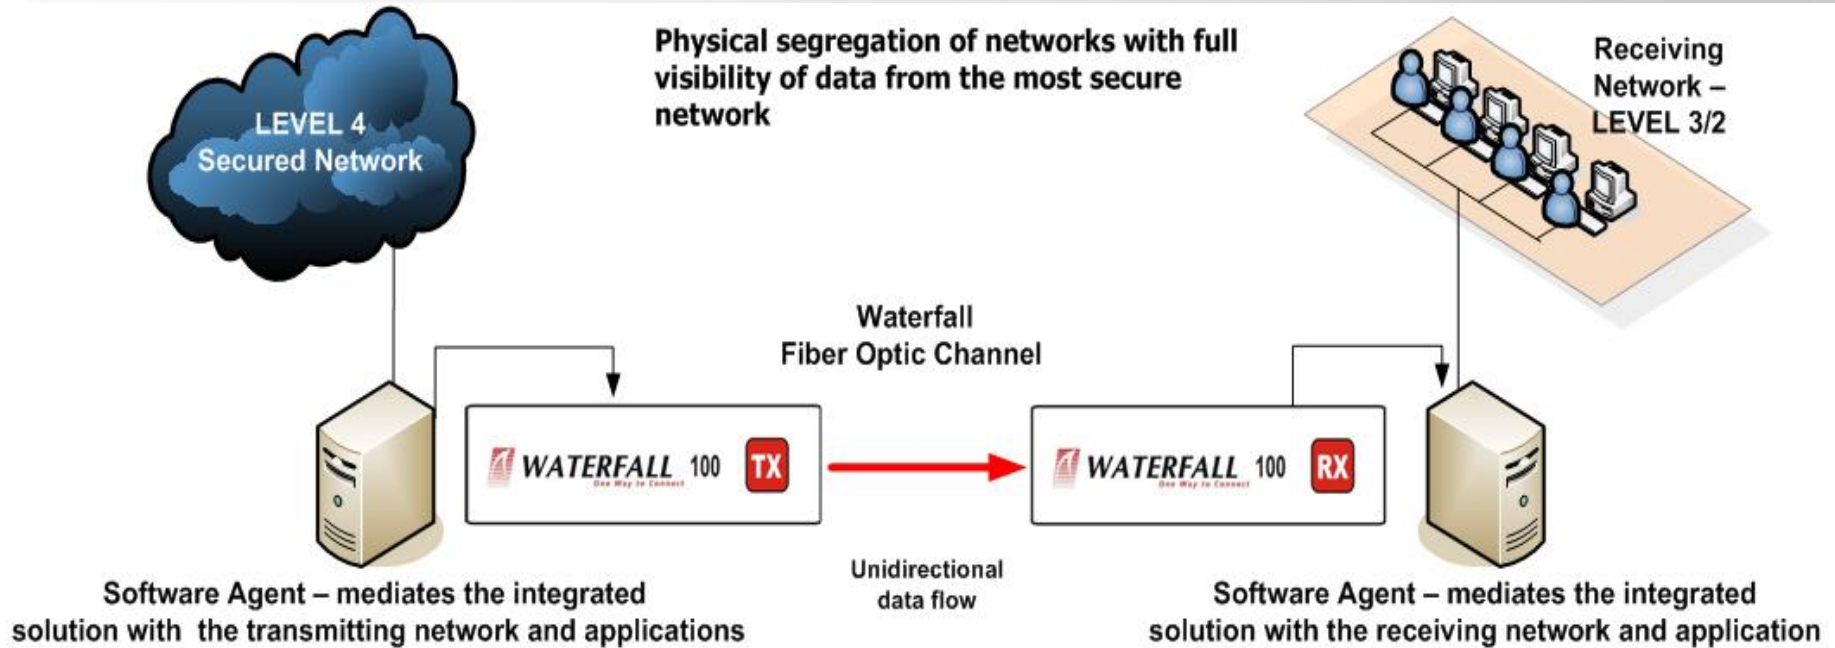

WATERFALL

One Way to Connect

Waterfall One Way – Unidirectional connectivity for securing critical networks

The material in this document was prepared for the purpose of potential business and is proprietary to Waterfall Security Solutions Ltd. This document is strictly secret and confidential and is provided with the understanding that it will be held secret and confidential. No part of this document may be disclosed to any third party, copied, reproduced or stored on any type of media or otherwise used in any way without the express, prior, written consent of authorized officers and/or executives of Waterfall Security Solutions Ltd.

Unidirectional Gateway Solution

- Security promise
 - Hackers on the outside have no physical hacking path
 - The secured NETWORK is protected (with all internal assets)
 - Hacking sessions are impossible
 - Absolutely no data transfer in the “wrong” (i.e. RX→TX) direction

Why Waterfall?

- SCADA-centric
 - Unidirectional gateways built for CNI market
 - First industrial installation at a CNI– 2006
 - Support Historian replication solutions built on the basis of the historian SDK and API's. (OSIsoft PI, Instep eDNA, GE iHistorian, Siemens WINTS)
 - Support all SCADA protocols – OPC; MODBUS; ICCP; DNP3
- Hardware
 - 1 Gb link supported
 - Solution is hardware invariant
 - Hot swap facility
- High availability
 - Software supported
 - Hardware supported